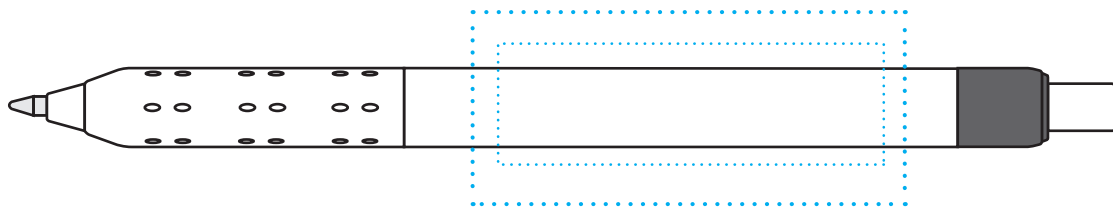

FULL COLOR: Right/left of clip 2 1/4 in x 5/16 in

Clip 3/4 in X 1/8 in

Inline with Clip 1 in X 5/8 in

300 Degrees 2 1/4 in X 1 in

Opposite of Clip 2 in X 5/8 in

B137 ALAMO